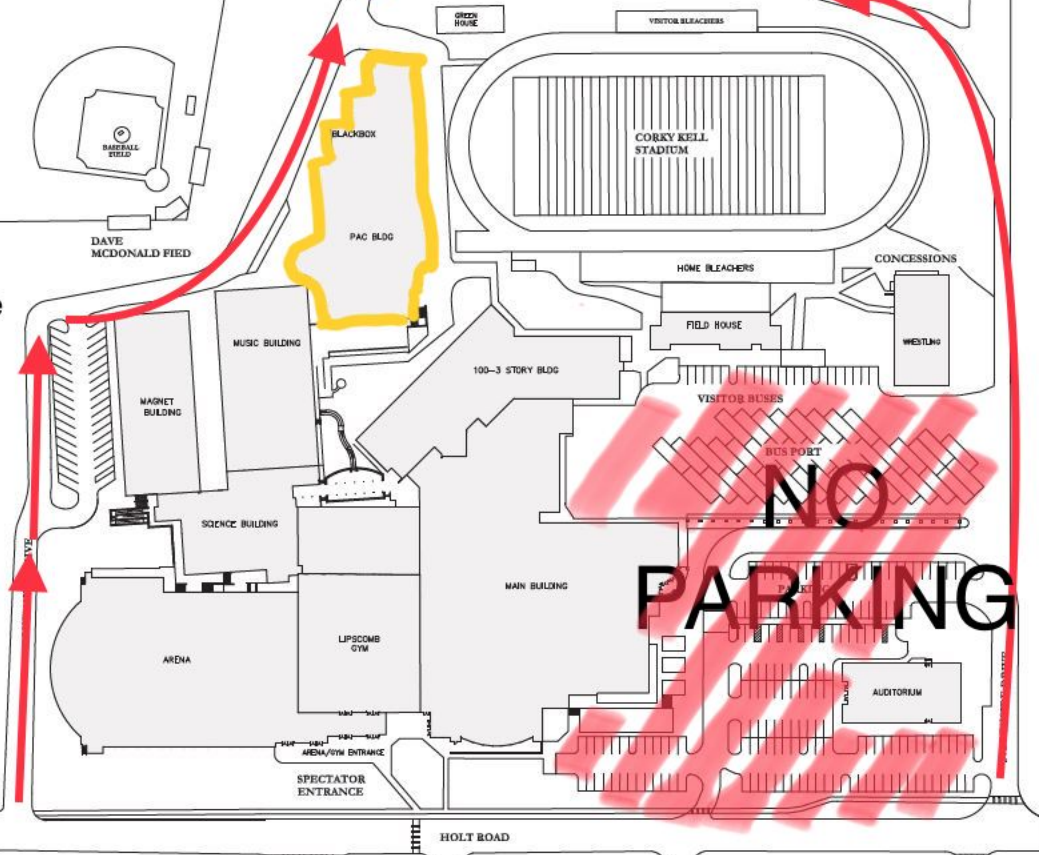

WHEELER HIGH SCHOOL

2016 - 2017

PARKING

TENNIS COURTS

VISITOR PARKING

NO PARKING

PAC is highlighted in Yellow and is in the rear of the campus. Follow the red pathway to the parking lot.

EAST COBB MIDDLE SCHOOL